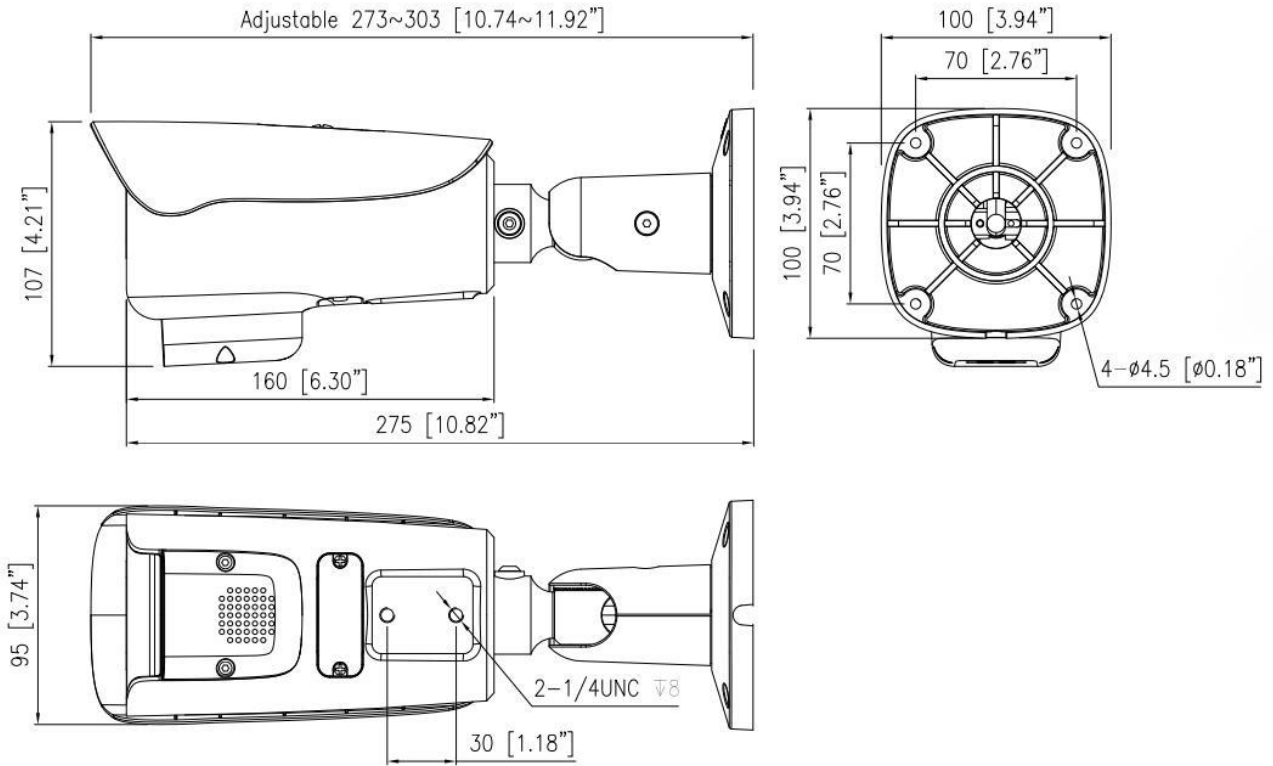

Dimensions (mm)

Accessories

Optional: