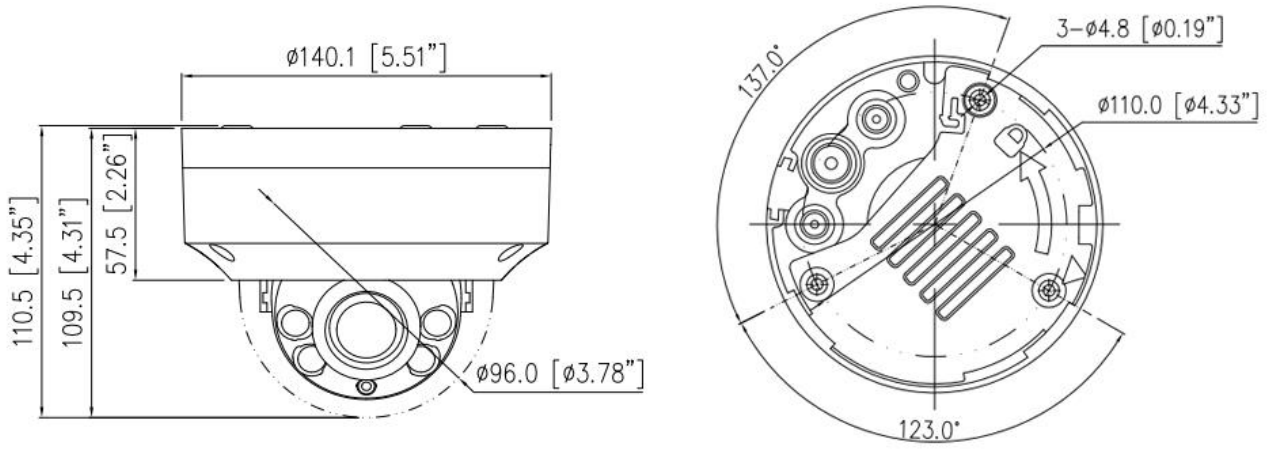

## Key Features

- 1/2.8" progressive scan CMOS
- Max. 5MP(2592×1944) @25/30 fps resolution
- 2.7 to 13.5 mm motorized lens
- True WDR, 3D DNR, ROI, HLC, BLC, Defog
- Support face, human, vehicle detection and capture
- Intelligent analytics: intrusion, single line crossing, double line crossing, loitering, wrong-way, people counting
- 1/1 audio in/out, 1/1 alarm in/out
- Built-in SD card slot
- Smart IR distance up to 40 m
- Internal termination, IP66, IK10

# Specification

Camera					
Image Sensor	1/2.8" Progressive Scan CMOS				
Max. Resolution	5MP (2592 × 1944)				
Electronic Shutter	Auto/Manual, 1/5 to 1/20,000 s				
Min. illumination	Color: 0.03 Lux @ (F1.6, AGC ON), B/W: 0 Lux @ (IR LED ON)				
Day & Night	IR cut filter				
Angle Adjustment	Pan: 0° to 350°, Tilt: 0° to 80°, Rotation: 0° to 350°				
Lens					
Lens Type	Motorized focus				
Iris	Fixed Iris				
Focal Length	2.7 to 13.5 mm				
F Number	F1.6				
Angle of View	H: 93.8° to 26.9°, V: 68.3° to 20.1°				
DORI					
DORI Distance	Lens	Detect	Observe	Recognize	Identify
	Wide	72 m (236.2 ft)	28.8 m (94.5 ft)	14.4 m (47.2 ft)	7.2 m (23.6 ft)
	Tele	216 m (708.6 ft)	86.4 m (283.5 ft)	43.2 m (141.7 ft)	21.6 m (70.9 ft)
Illuminator					
Illuminator Type	IR				
Illumination Distance	Up to 40 m (131.2 ft)				
Illumination On/Off Control	Auto/Manual				
Video					
Streaming Capability	3 Streams				
Stream/Frame Rate	Stream1: 2592 × 1944, 2592 × 1520, 1920 × 1080, 1280 × 720 @25/30 fps Stream2: D1, VGA, CIF @25/30 fps Stream3: VGA, CIF, QVGA @25/30 fps				
Bit Rate Control	CBR/VBR				
Bit Rate	Stream1: 200 kbps to 12 Mbps Stream2: 100 kbps to 6 Mbps Stream3: 100 kbps to 3 Mbps				
Region of Interest	Off/On (8 areas, Rectangle)				
Smart Encode	Support				
Audio					
Compression	G.711, RAW_PCM				
Bit Rate	64Kbps (G.711), 128Kps (RAW_PCM)				
Image					
Image Adjustment	Brightness, Sharpness, Contrast, Saturation adjustable				
Aisle Mode	Support				

## Dimensions (mm)